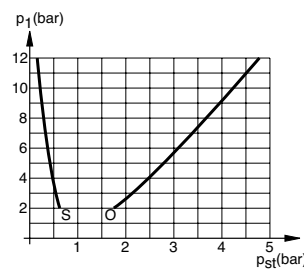

Actuating Pressure – Type: ARKV-25