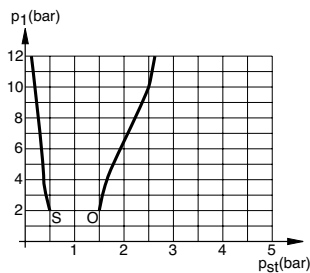

2/2 Way Stop Valves Series ARKV

G1/2 to G2

Actuation System:
- Pneumatic

Characteristics

Characteristics	Symbol	Unit	Description				
General Features							
Description	2/2 Way Valve						
Type	Poppet valve normally closed						
Mounting	Direct in piping						
Tube connection	Thread						
Port size			G1/2	G3/4	G1	G1 1/2	G2
Weight (mass)		kg	0.745	1.115	1.365	2.695	4.290
Installation	In any position						
Ambient temperature range	$T_{min/max}$	°C	-20 to +80	Note: Please consult us for operating temperatures below 0° C			
Medium temperature range	$T_{min/max}$	°C	0 to +80				
Medium	Compressed air, neutral gases, presswater (for low flow- und valve closingspeed only)						
Actuating medium	filtered compressed air						
Pneumatic characteristics							
Nominal pressure	p_n	bar	6.3				
Operating pressure range	$p_{min/max}$	bar	0 – 10				
Nominal flow	Q_N	l/min	2200	5000	6900	22000	40000
Actuation							
Pneumatic	Direct						

Actuating Pressure – Type: ARKV-15