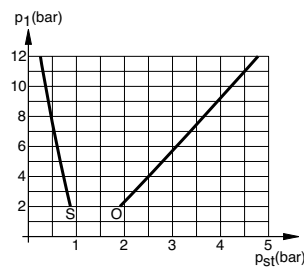

Actuating Pressure – Type: ARKV-50

O = $p_{st\ min}$ to open
S = $p_{st\ max}$ to close

Dimensions in mm