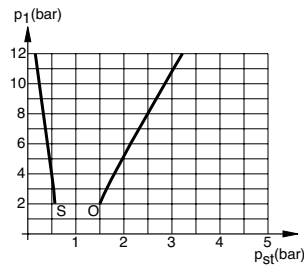

Actuating Pressure – Type: ARKV-20