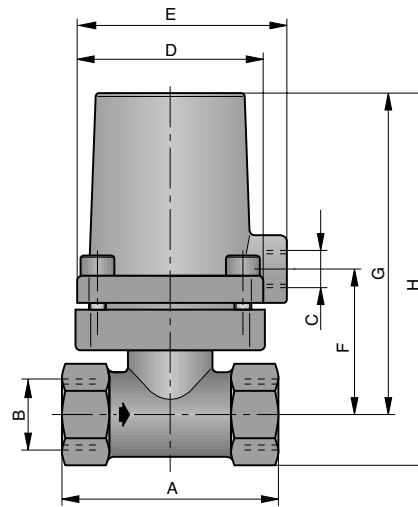

### Actuating Pressure – Type: ARKV-50

O =  $p_{st\ min}$  to open  
S =  $p_{st\ max}$  to close

Dimensions in mm

Pneumatically actuated – Type: ARKV...

Dimension Table

Type	A	B	C	D	E	F	G	H
ARKV-15 NC	65	G1/2	G1/8	55	61	41.5	95	109.5
ARKV-20 NC	76	G3/4	G1/4	65	75	50	112	129
ARKV-25 NC	91	G1	G1/4	65	75	57	119	139
ARKV-40 NC	123	G1 1/2	G1/4	110	112	67	137	167.5
ARKV-50 NC	150	G2	G1/4	130	134	75	153	190

Order Instructions

Actuation System	Symbol	Order data	
		Type	Order No.
Pneumatic		ARKV-15 NC	PD 07334
		ARKV-20 NC	PD 07580
		ARKV-25 NC	PD 07581
		ARKV-40 NC	PD 07757
		ARKV-50 NC	PD 07765

Dimensions in mm