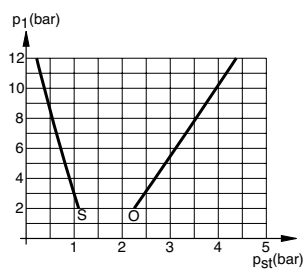

Actuating Pressure – Type: ARKV-40